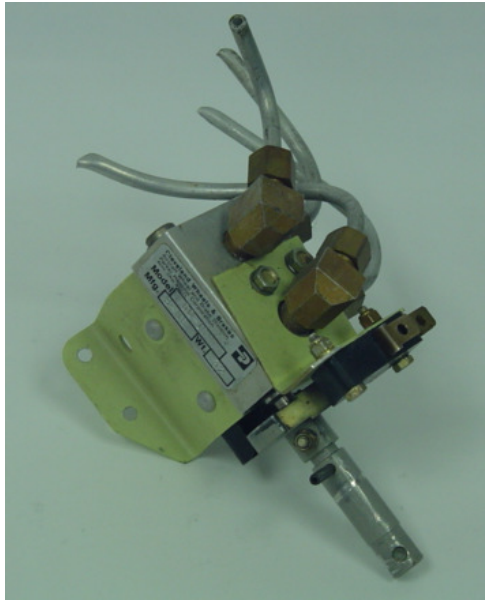

TB10 Parking brake valve

Model no 60-16
Made by Cleveland.

Sale price £200